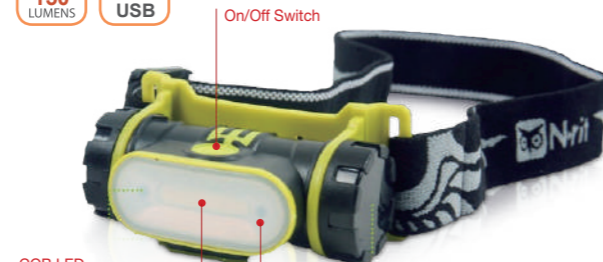

Patented

Approved by NAHA & NAFA
Members

Hands Free
in outdoor activities such as
fishing & hunting

Easily turn it on
using the motion sensor!

[NSC6061CS2]

COMBO SENSOR 2

COB LED
The sensor function

Uses high quality COB strip LED bulb

COMBO 2 [NSC6061C2]

On/Off Switch
COB LED
Adjustable focus
up to 270°

Uses high quality COB strip LED bulb

- LED bulb : 2W COB LED
- Battery : AAA x 3ea
- Max. output : 150 Lumens
- Function : high-low-strobe-off
- Run time : 5 hours(high) / 18 hours(low)