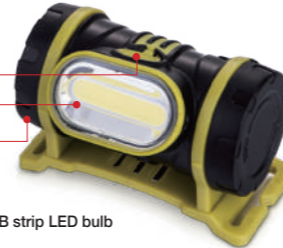

Patented

Approved by NAHA & NAFA
Members

Hands Free
in outdoor activities such as
fishing & hunting

Easily turn it on
using the motion sensor!

[NSC6061CS2]

COMBO SENSOR 2

COB LED
The sensor function

Uses high quality COB strip LED bulb

- LED bulb : 2W COB LED
- Battery : 3.7V 2200mAh 18650 Li-ion battery
- Rechargeable time : 4 hours
- Max. output : 150 Lumens
- Function : high-low-strobe-off
- Run time : 4 hours(high) / 12 hours(low)

COMBO 2 [NSC6061C2]

On/Off Switch
COB LED
Adjustable focus
up to 270°

Uses high quality COB strip LED bulb

- LED bulb : 2W COB LED
- Battery : AAA x 3ea
- Max. output : 150 Lumens
- Function : high-low-strobe-off
- Run time : 5 hours(high) / 18 hours(low)